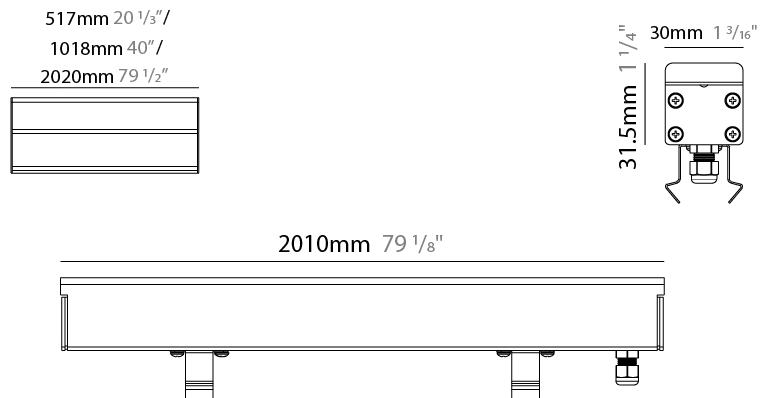

RANGER 30 RECESSED

E12I0032-RGBW

base number

PROJECT

TYPE

SPECIFIER

QUANTITY

DATE

1. To build a product code in our configurator select the specify button on the base model # product page
2. To build a manual product code on this datasheet choose from the options listed below in blue font and add the suffix to the base model #

GENERAL

Series: Ranger 30

Brand: Unonovesette

Division: Exterior

Mounting Type: Recessed

Mounting Location: In-Ground

Subcategory: Drive Over

PHYSICAL

Shape: Rectangle

Length (mm): 2010

Length (in): 79 1/8"

Width (mm): 30

Width (in): 1 1/8"

Height (mm): 31.5

Height (in): 1 1/4"

Light Distribution: Direct

Weight (kg): 2.22

Weight (lbs): 4.89

Load Resistance (kg): 5000

Load Resistance (lbs): 11023

Fixture Finish: Opal White

Fixture Material: Extruded PMMA with Opal

Cable Details: IP67 300mm Cable

ELECTRICAL

Lamp Type: LED

Input Wattage (W): 46

Dimming: DMX

Control Gear: DMX

Driver Included: No

Driver Location: Remote

Driver Type: Constant Voltage - Universal

Driver Class: Class 2

Input Voltage (V): 120 - 277

Output Voltage (V): 24

LED

Color Temperature (°K): RGBW

CRI: >90 CRI

Lamp Life (hrs): 100000

Special LEDs offerings: RGBW

OPTICAL

Optic°: 150

Beam Angle: Diffused

Adjustability: Fixed

RATINGS AND CERTIFICATIONS

Certified By: Certified for North American Standards

IP rating: IP67

IK Rating: IK10